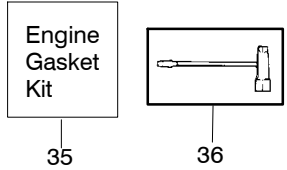

Type 1

⚠ WARNING
All repairs, adjustments and maintenance not described in the Operator's Manual must be performed by qualified service personnel.

Ref.	Part No.	Description	Ref.	Part No.	Description	Ref.	Part No.	Description
1.	530016153	Screw	19.	530036103	Screen-Spark	36.	530047604	Housing-Air Filter
2.	530056914	Shield-Cylinder	20.	530037813	Diffuser-Muffler	37.	530016101	Nut
3.	530047213	Assy-Air Purge	21.	530069608	Gasket-Muffler (kit)	38.	530037793	Air Filter - Foam
4.	530015780	Screw	22.	530047207	Assy-Muffler (Incl. 17-21)	39.	530031135	Wrench-Bar
5.	530095646	Assy-Fuel Pick-up	23.	530047062	Assy-Crankshaft	40.	530069608	Kit-Engine Gasket (incl. 34,30,21)
6.	530069247	Kit-Line Purge/Carb. (Small Dia)	24.	530037935	Cap-Crankcase			
7.	530069216	Kit-Line Purge/Tank (large line)	25.	530056363	Assy-Seal & Bearing			
8.	530035526	Grommet-Carb Adjust.	26.	530038729	Ring-Piston			
9.	530054144	Seal-Carb Adapter	27.	530015697	Retainer - Piston Pin			
10.	952030150	Spark Plug (RCJ-7Y)	28.	530071408	Kit-Piston - (incl. 26-27)			
11.	530016136	Clip-High Tension Lead	29.	530071412	Kit-Cylinder			
12.	530049117	Assy-Wire Harness (includes switch)	30.	530069608	Gasket-Carb. Adapter (kit)			
13.	530015814	Screw	31.	530016187	Screw			
14.	530039167	Module-Ignition	32.	530049700	Kit-Carb. Adapter			
15.	530047442	Strap-Ground	33.	530016386	Screw			
16.	530037652	Insulator-Heat	34.	530069608	Carb. Gasket (kit)			
17.	530049870	Back Plate-Muffler	35.	---	Kit-Carburetor			
18.	530016132	Screw		530069722	(WT-391)			
				530071621	(WT-625)			
								Not Shown
							530164553	Manual - (Scan)
							530163662	Manual - (Euro - I)
							530163663	Manual - (Euro - II)

↖ = NEW PART NUMBER FOR THIS IPL

★ = REFER TO THE SERVICE REFERENCE INDICATED FOR MORE INFORMATION. (LOCATED AT END OF IPL)

WARNING
All repairs, adjustments and maintenance not described in the Operator's Manual must be performed by qualified service personnel.