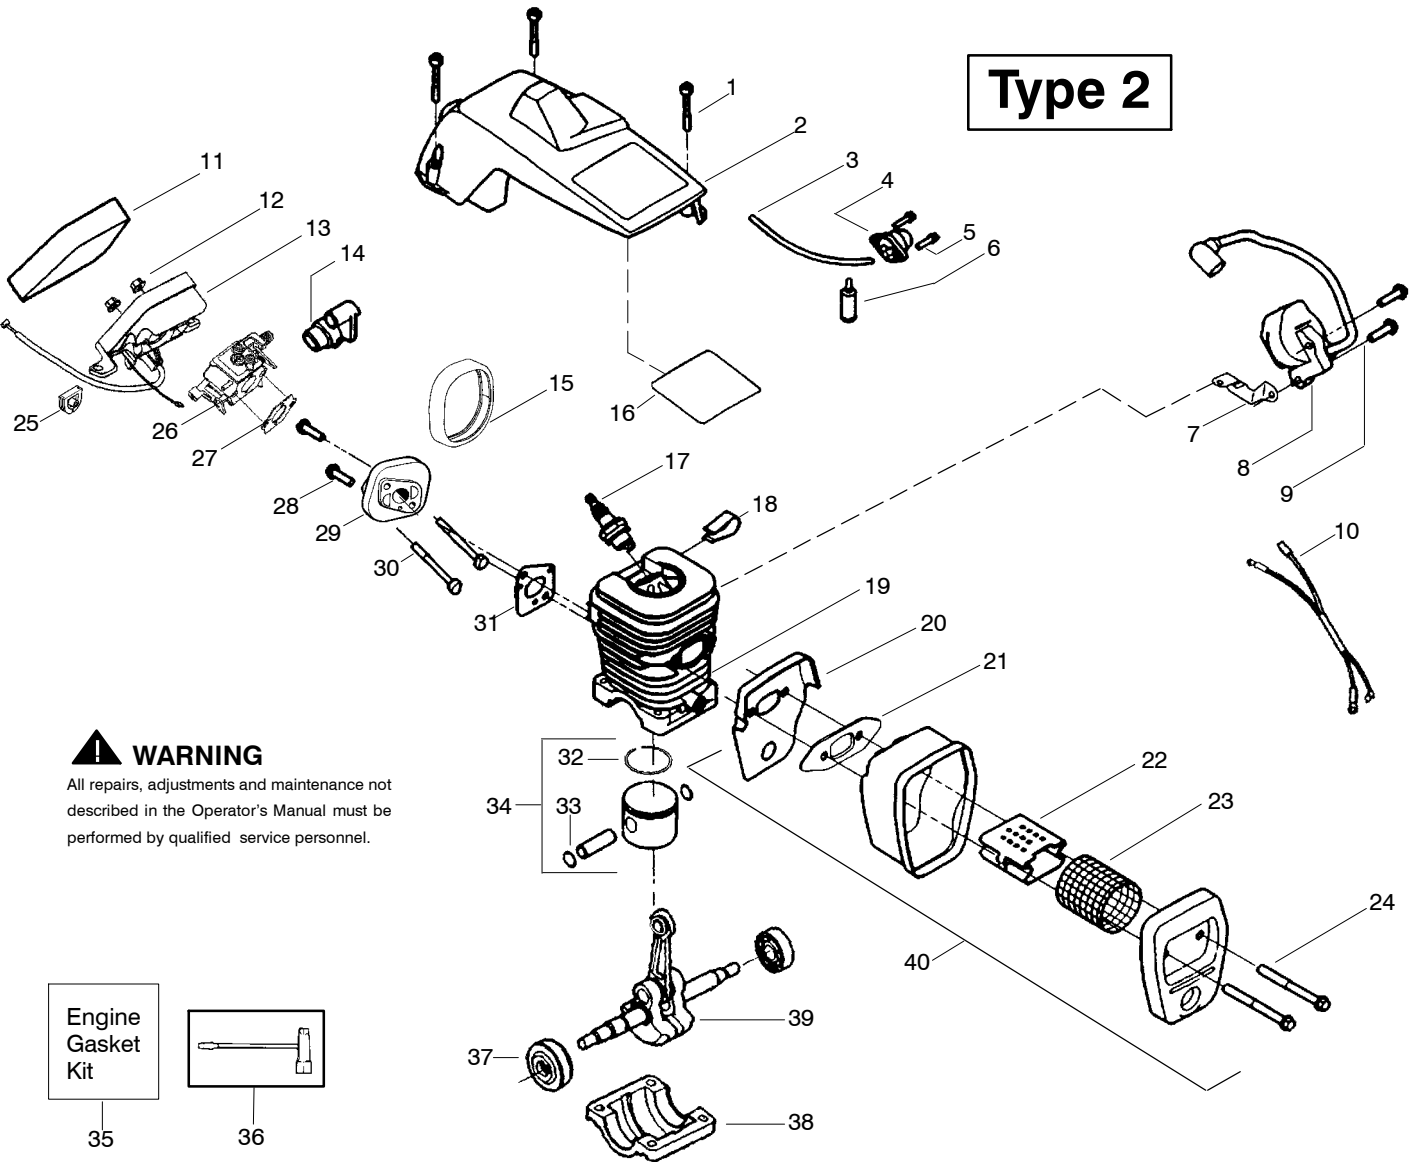

Type 1

⚠ WARNING
All repairs, adjustments and maintenance not described in the Operator's Manual must be performed by qualified service personnel.

Ref.	Part No.	Description	Ref.	Part No.	Description	Ref.	Part No.	Description
1.	530016153	Screw	19.	530036103	Screen-Spark	36.	530047604	Housing-Air Filter
2.	530056914	Shield-Cylinder	20.	530037813	Diffuser-Muffler	37.	530016101	Nut
3.	530047213	Assy-Air Purge	21.	530069608	Gasket-Muffler (kit)	38.	530037793	Air Filter - Foam
4.	530015780	Screw	22.	530047207	Assy-Muffler (Incl. 17-21)	39.	530031135	Wrench-Bar
5.	530095646	Assy-Fuel Pick-up	23.	530047062	Assy-Crankshaft	40.	530069608	Kit-Engine Gasket (incl. 34,30,21)
6.	530069247	Kit-Line Purge/Carb. (Small Dia)	24.	530037935	Cap-Crankcase			
7.	530069216	Kit-Line Purge/Tank (large line)	25.	530056363	Assy-Seal & Bearing			
8.	530035526	Grommet-Carb Adjust.	26.	530038729	Ring-Piston			
9.	530054144	Seal-Carb Adapter	27.	530015697	Retainer - Piston Pin			
10.	952030150	Spark Plug (RCJ-7Y)	28.	530071408	Kit-Piston - (incl. 26-27)			
11.	530016136	Clip-High Tension Lead	29.	530071412	Kit-Cylinder			
12.	530049117	Assy-Wire Harness (includes switch)	30.	530069608	Gasket-Carb. Adapter (kit)			
13.	530015814	Screw	31.	530016187	Screw			
14.	530039167	Module-Ignition	32.	530049700	Kit-Carb. Adapter			
15.	530047442	Strap-Ground	33.	530016386	Screw			
16.	530037652	Insulator-Heat	34.	530069608	Carb. Gasket (kit)			
17.	530049870	Back Plate-Muffler	35.	---	Kit-Carburetor			
18.	530016132	Screw		530069722	(WT-391)			
				530071621	(WT-625)			
								Not Shown
							530164553	Manual - (Scan)
							530163662	Manual - (Euro - I)
							530163663	Manual - (Euro - II)

↖ = NEW PART NUMBER FOR THIS IPL

★ = REFER TO THE SERVICE REFERENCE INDICATED FOR MORE INFORMATION. (LOCATED AT END OF IPL)

WARNING
All repairs, adjustments and maintenance not described in the Operator's Manual must be performed by qualified service personnel.