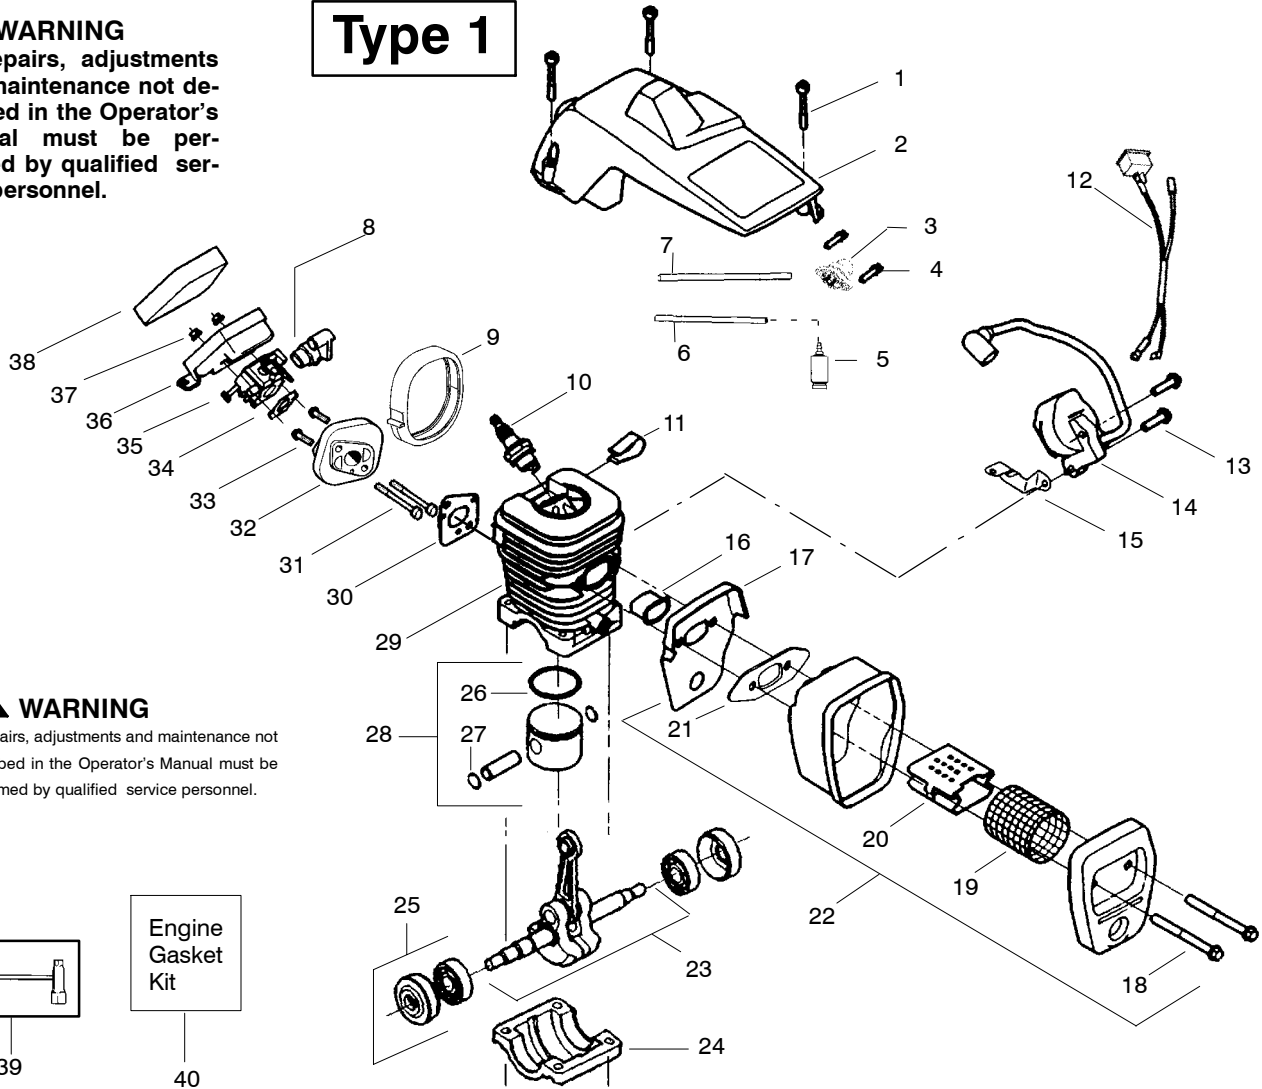

⚠ WARNING
All repairs, adjustments and maintenance not described in the Operator's Manual must be performed by qualified service personnel.

Type 1

⚠ WARNING
All repairs, adjustments and maintenance not described in the Operator's Manual must be performed by qualified service personnel.

Ref.	Part No.	Description	Ref.	Part No.	Description	Ref.	Part No.	Description
1.	530016153	Screw	19.	530036103	Screen-Spark	36.	530047604	Housing-Air Filter
2.	530056914	Shield-Cylinder	20.	530037813	Diffuser-Muffler	37.	530016101	Nut
3.	530047213	Assy-Air Purge	21.	530069608	Gasket-Muffler (kit)	38.	530037793	Air Filter - Foam
4.	530015780	Screw	22.	530047207	Assy-Muffler (Incl. 17-21)	39.	530031135	Wrench-Bar
5.	530095646	Assy-Fuel Pick-up	23.	530047062	Assy-Crankshaft	40.	530069608	Kit-Engine Gasket (incl. 34,30,21)
6.	530069247	Kit-Line Purge/Carb. (Small Dia)	24.	530037935	Cap-Crankcase			
7.	530069216	Kit-Line Purge/Tank (large line)	25.	530056363	Assy-Seal & Bearing			
8.	530035526	Grommet-Carb Adjust.	26.	530038729	Ring-Piston			
9.	530054144	Seal-Carb Adapter	27.	530015697	Retainer - Piston Pin			
10.	952030150	Spark Plug (RCJ-7Y)	28.	530071408	Kit-Piston - (incl. 26-27)			
11.	530016136	Clip-High Tension Lead	29.	530071412	Kit-Cylinder			
12.	530049117	Assy-Wire Harness (includes switch)	30.	530069608	Gasket-Carb. Adapter (kit)			
13.	530015814	Screw	31.	530016187	Screw			
14.	530039167	Module-Ignition	32.	530049700	Kit-Carb. Adapter			
15.	530047442	Strap-Ground	33.	530016386	Screw			
16.	530037652	Insulator-Heat	34.	530069608	Carb. Gasket (kit)			
17.	530049870	Back Plate-Muffler	35.	---	Kit-Carburetor			
18.	530016132	Screw		530069722	(WT-391)			
				530071621	(WT-625)			
								Not Shown
							530164553	Manual - (Scan)
							530163662	Manual - (Euro - I)
							530163663	Manual - (Euro - II)

↖ = NEW PART NUMBER FOR THIS IPL

★ = REFER TO THE SERVICE REFERENCE INDICATED FOR MORE INFORMATION. (LOCATED AT END OF IPL)